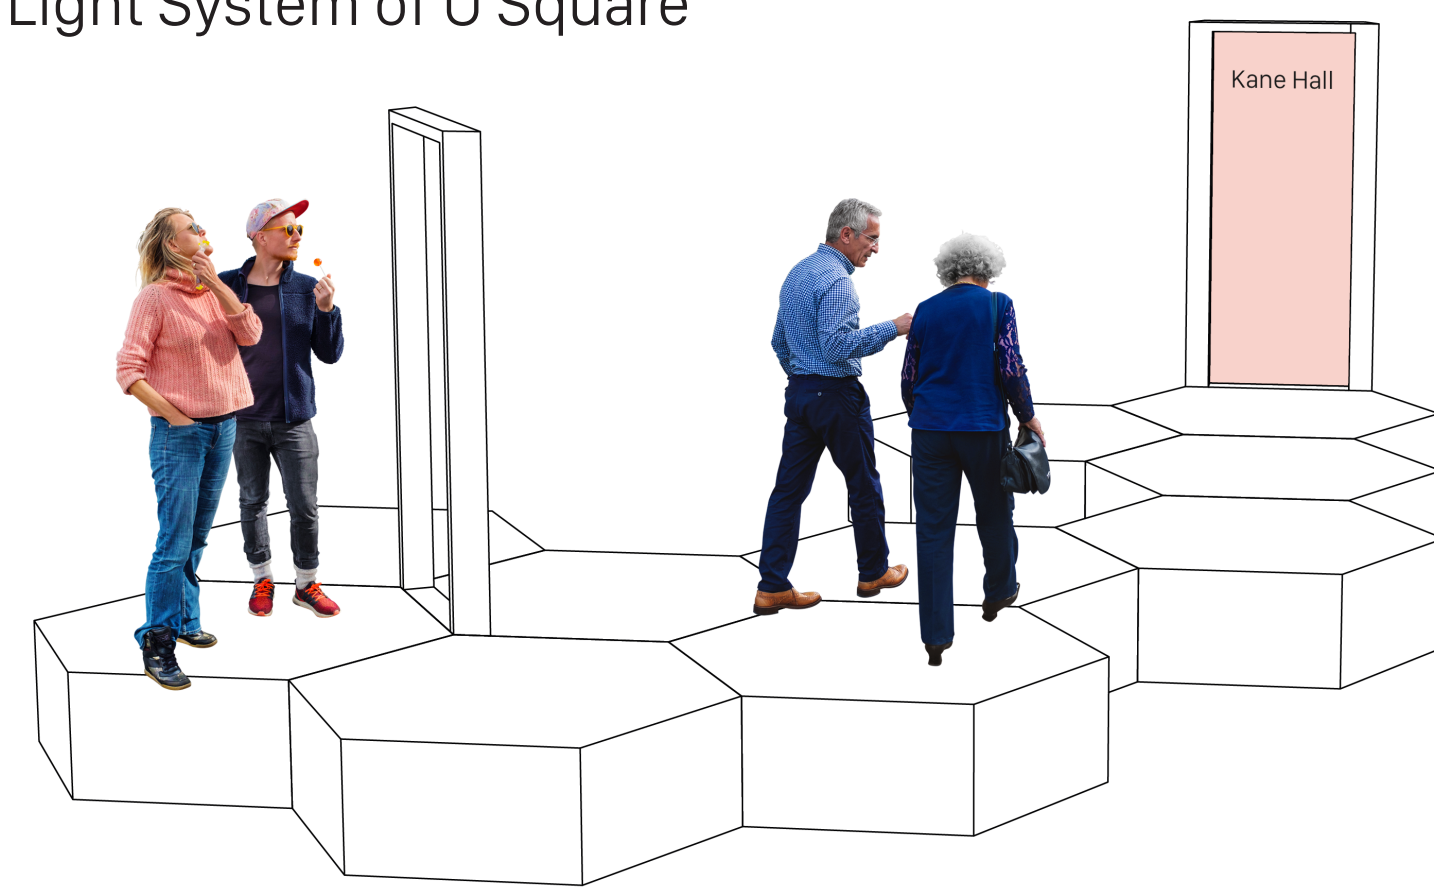

1 Control the Light System of U Square

4 Lift Banner for Wayfinding