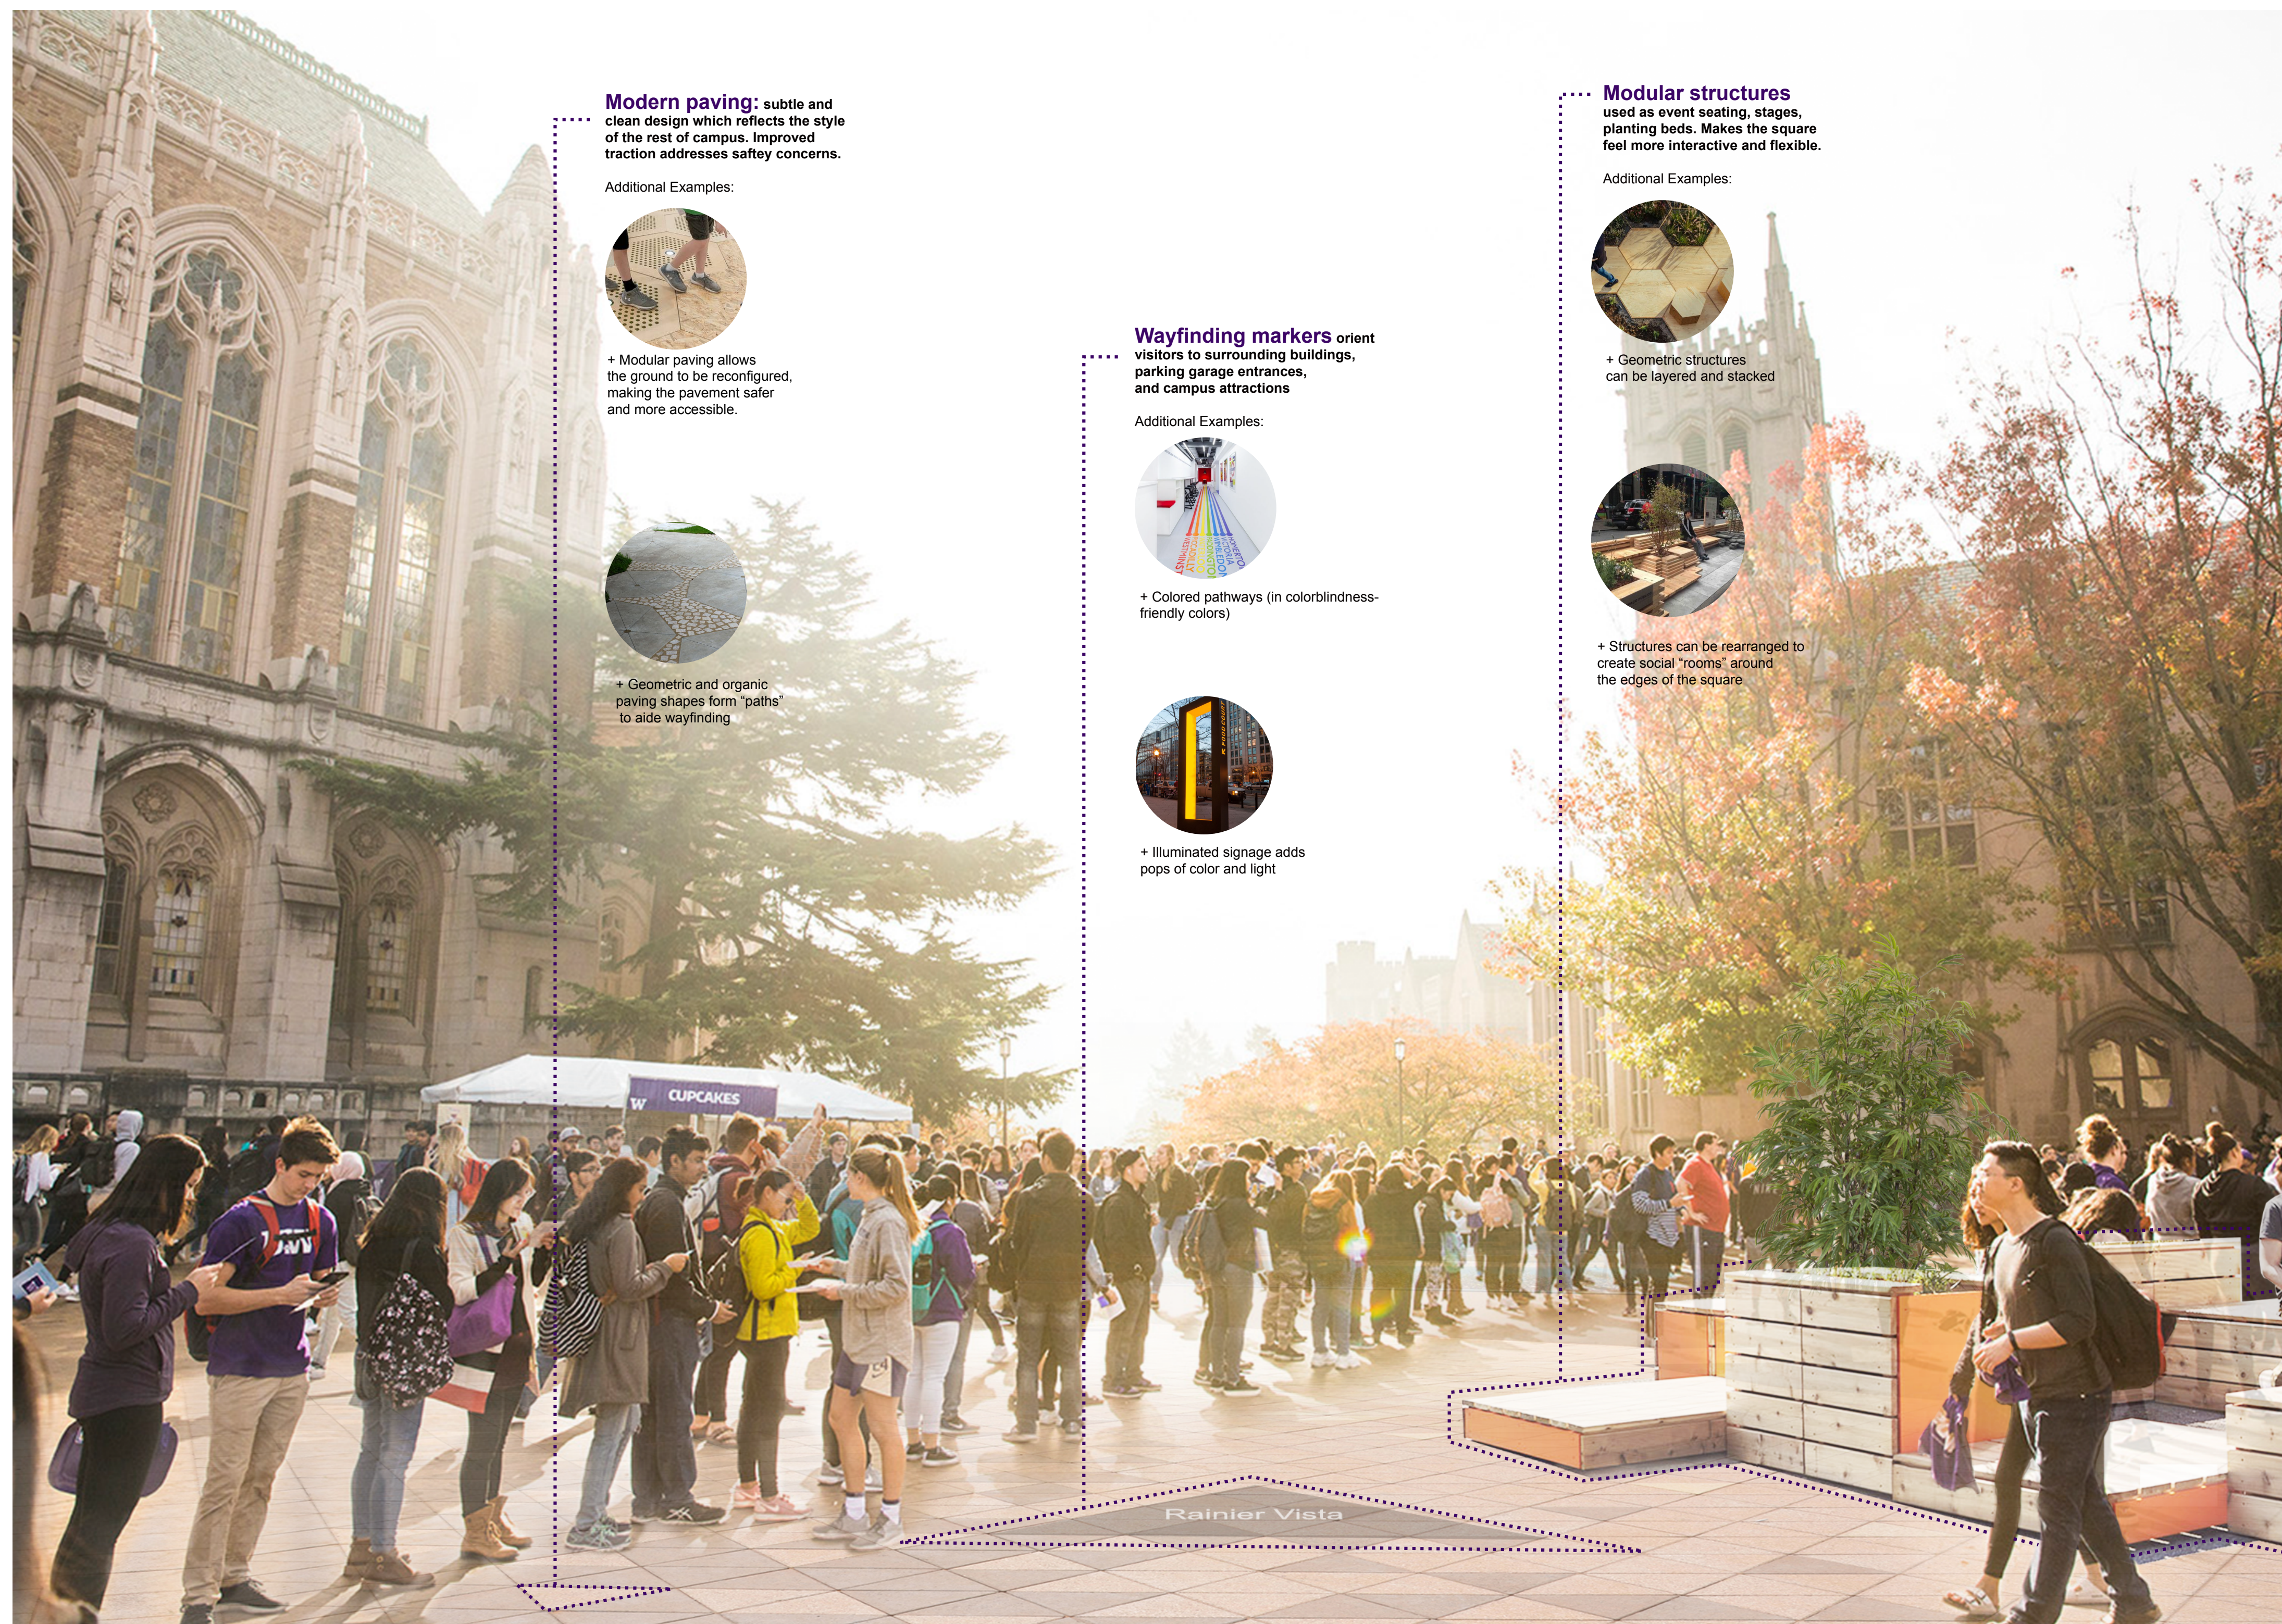

W U Movable Chair & Planting Beds

Additional Examples:

* Colored pathways (in colorblindness-friendly colors)

Additional Examples: